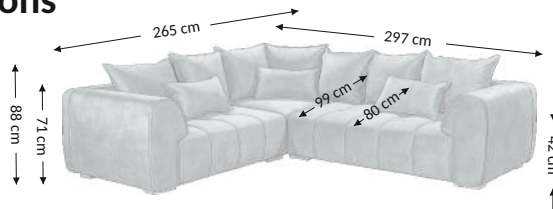

London 2S.E.1,5 S

Model

Selected configurations

Overall dimensions

Width: 297 cm
Height: 88 cm
Depth: 265 cm

Construational dimensions

Body height: 71 cm
Seat height: 42 cm
Seat depth: 80 cm (99 cm)
Total depth incl. function:
Sleeping height: 42 cm
Net sleeping surface:
Gross sleeping surface:

Product composition	Seat	Back
Bonell		
PU foam	×	×
S-shaped springs	×	
Spring slats		
Elastic belts		×
Decorative elements		

Legs	Decorative	Technical
Type	plactic	plastic
Color	silver	black
Height (mm)	35	35
Number	4	12

Cushions	Description	Number
Back	75x60 cm	4
Decorative	65x60 cm	3
Decorative	65x40 cm	3
Bolsters		

Function	
Configuration	left/right
Arm selection adjustment	
Back reinforcement	
Seat depth adjust	
Relax/Lying function	
Headrests	
Sleep function	
Bed box	

Parcels dimensions (cm)					
No.	Lenght	Width	Height	Weight (kg)	Vol. (m ³)
1.	76	115	192	78,0	1,68
2.	76	111	111	44,0	0,94
3.	76	115	162	66,0	1,42
Total volume (m ³)					4,04